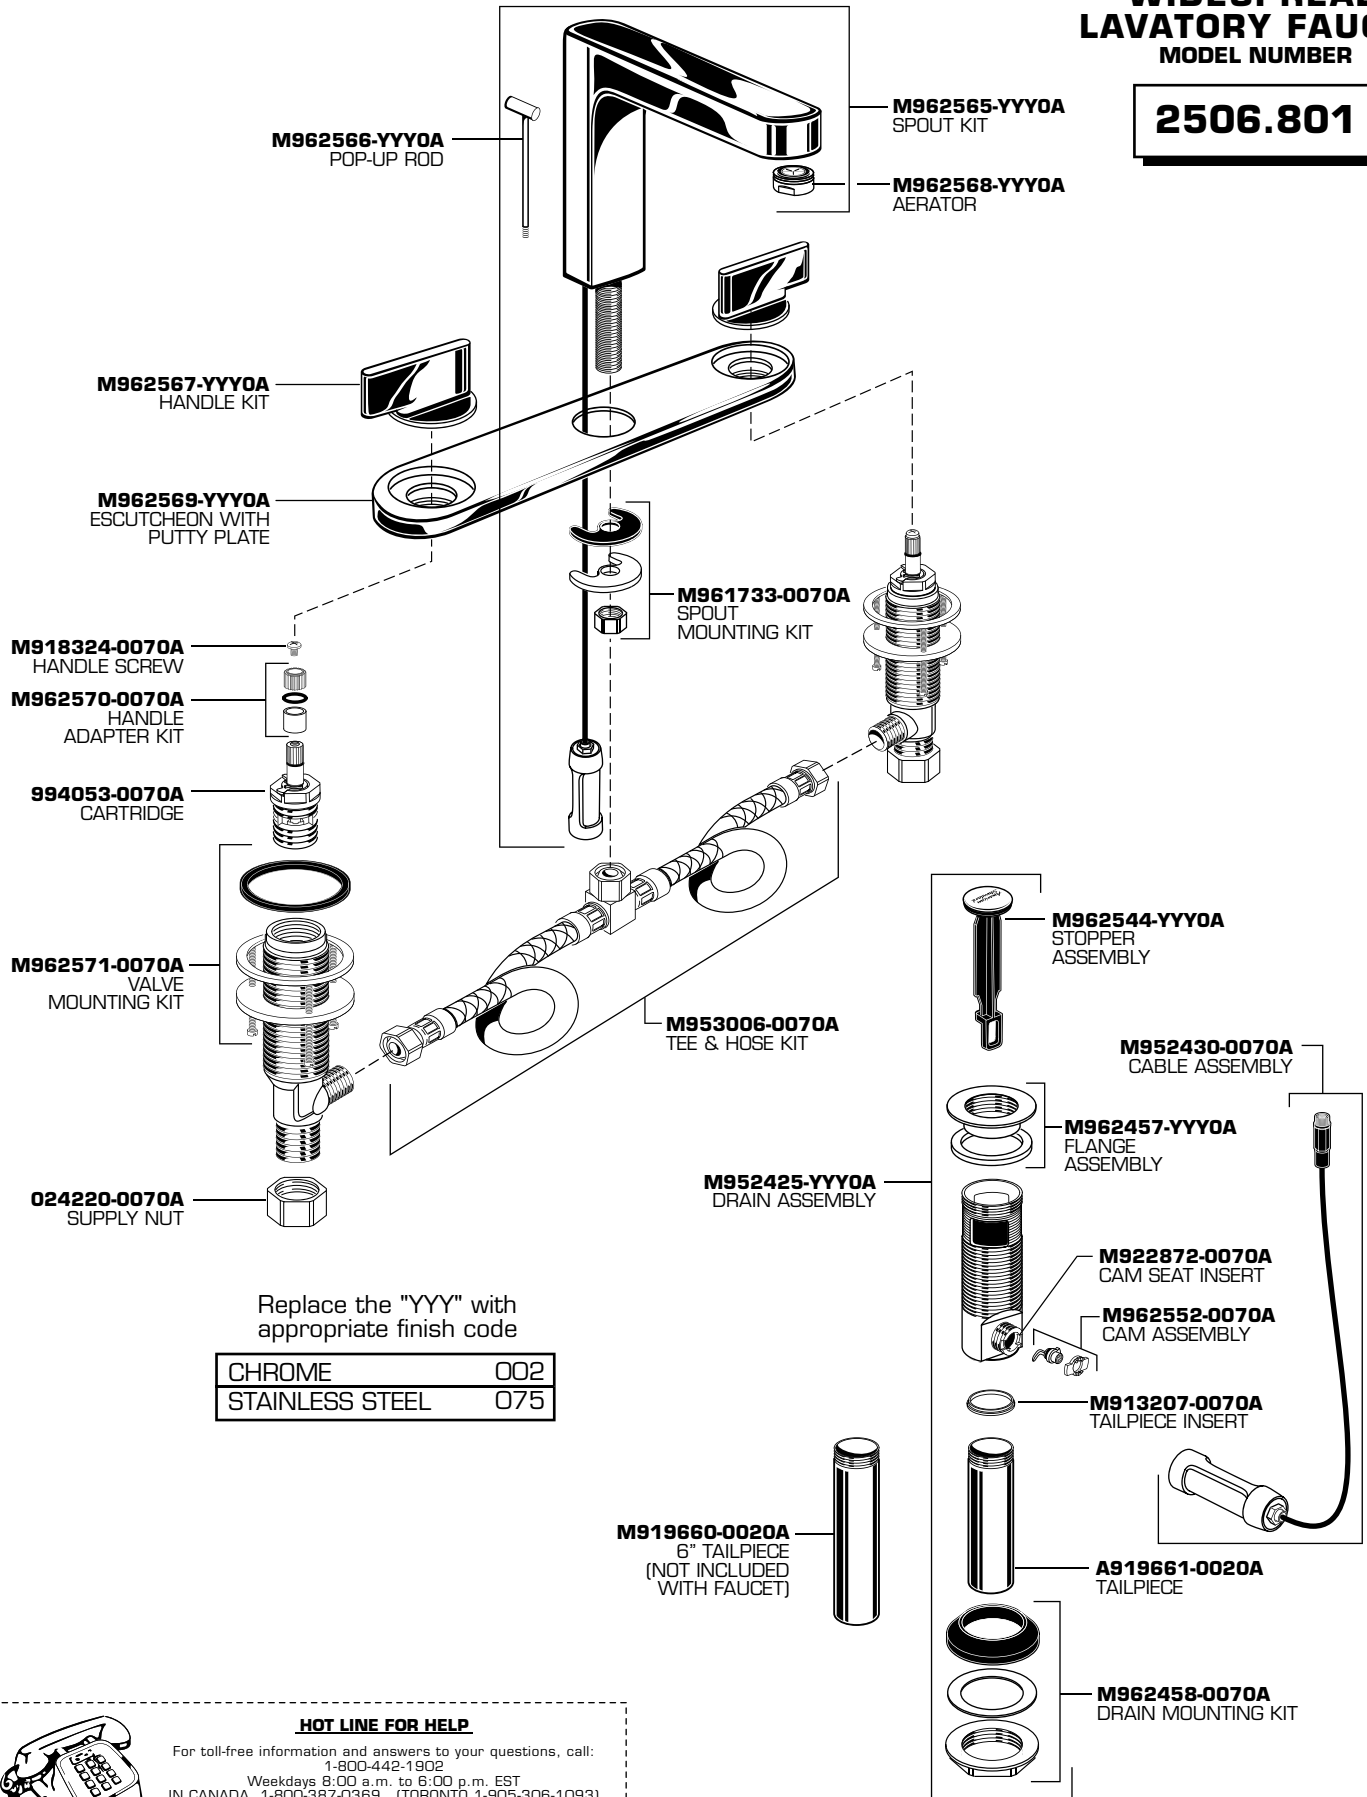

American Standard

MOMENTS WIDESPREAD LAVATORY FAUCET MODEL NUMBER

2506.801

Replace the "YYY" with appropriate finish code

CHROME	002
STAINLESS STEEL	075

HOT LINE FOR HELP

For toll-free information and answers to your questions, call:
1-800-442-1902
Weekdays 8:00 a.m. to 6:00 p.m. EST
IN CANADA 1-800-387-0369 (TORONTO 1-905-306-1093)
Weekdays 8:00 a.m. to 7:00 p.m. EST
IN MEXICO 01-800-839-12-00